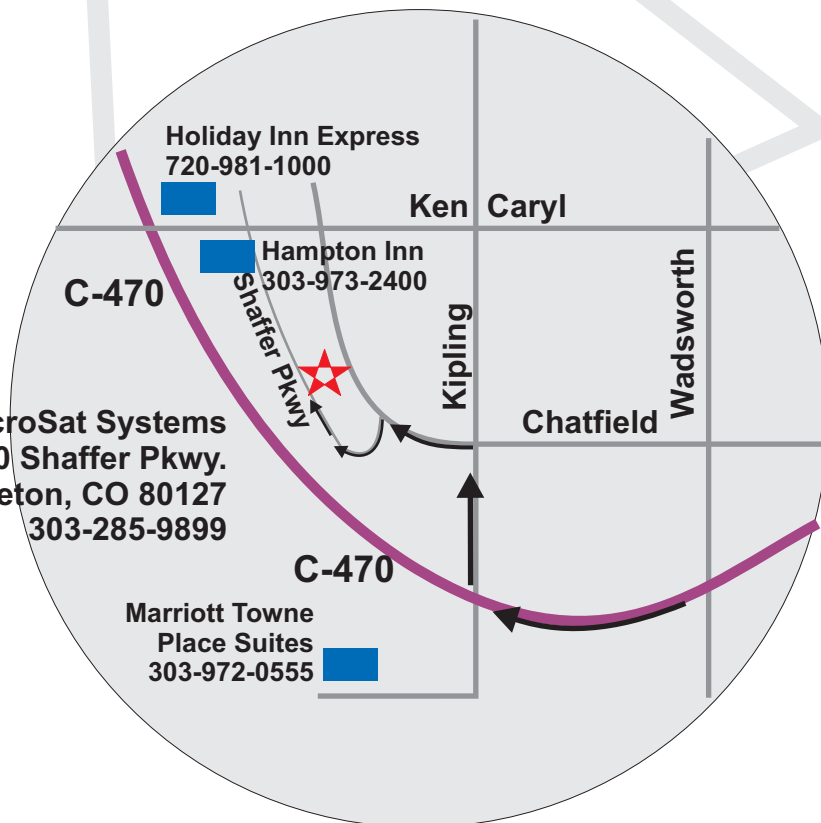

Directions to Littleton, CO Facility

Driving Directions:
Follow orange arrows for suggested route from Denver Intl Airport:

1. Head north on Pena Blvd :2.5 mi
2. Slight right to stay on Pena Blvd (signs for Rental Return/Airport exit) : 3.9 mi
3. Take exit 6A for E-470 Tollway: 0.5 mi
4. Continue on E-470 S Toll Road - 27.4 mi (pass through 3 toll plazas)
5. Continue on CO-470 W - 13.8 mi
6. Exit onto S Kipling Pkwy - 0.9 mi
7. Turn left at W Chatfield Ave - 0.8 mi
8. Turn left at Shaffer Pkwy - 0.3 mi
9. Arrive at: MicroSat Systems
8130 Shaffer Pkwy Littleton, CO 80127

Hotels Nearest MicroSat:

Hampton Inn & Suites
7611 Shaffer Parkway
Ph: 303-973-2400

Holiday Inn Express Hotel
12683 W. Indore Place
Ph: 720-981-1000

The Marriott Towne Place
10902 W. Toller Drive
Ph: 303-972-0555

MicroSat Systems
8130 Shaffer Pkwy.
Littleton, CO 80127
303-285-9899

Marriott Towne Place Suites
303-972-0555

Holiday Inn Express
720-981-1000

Hampton Inn
303-973-2400