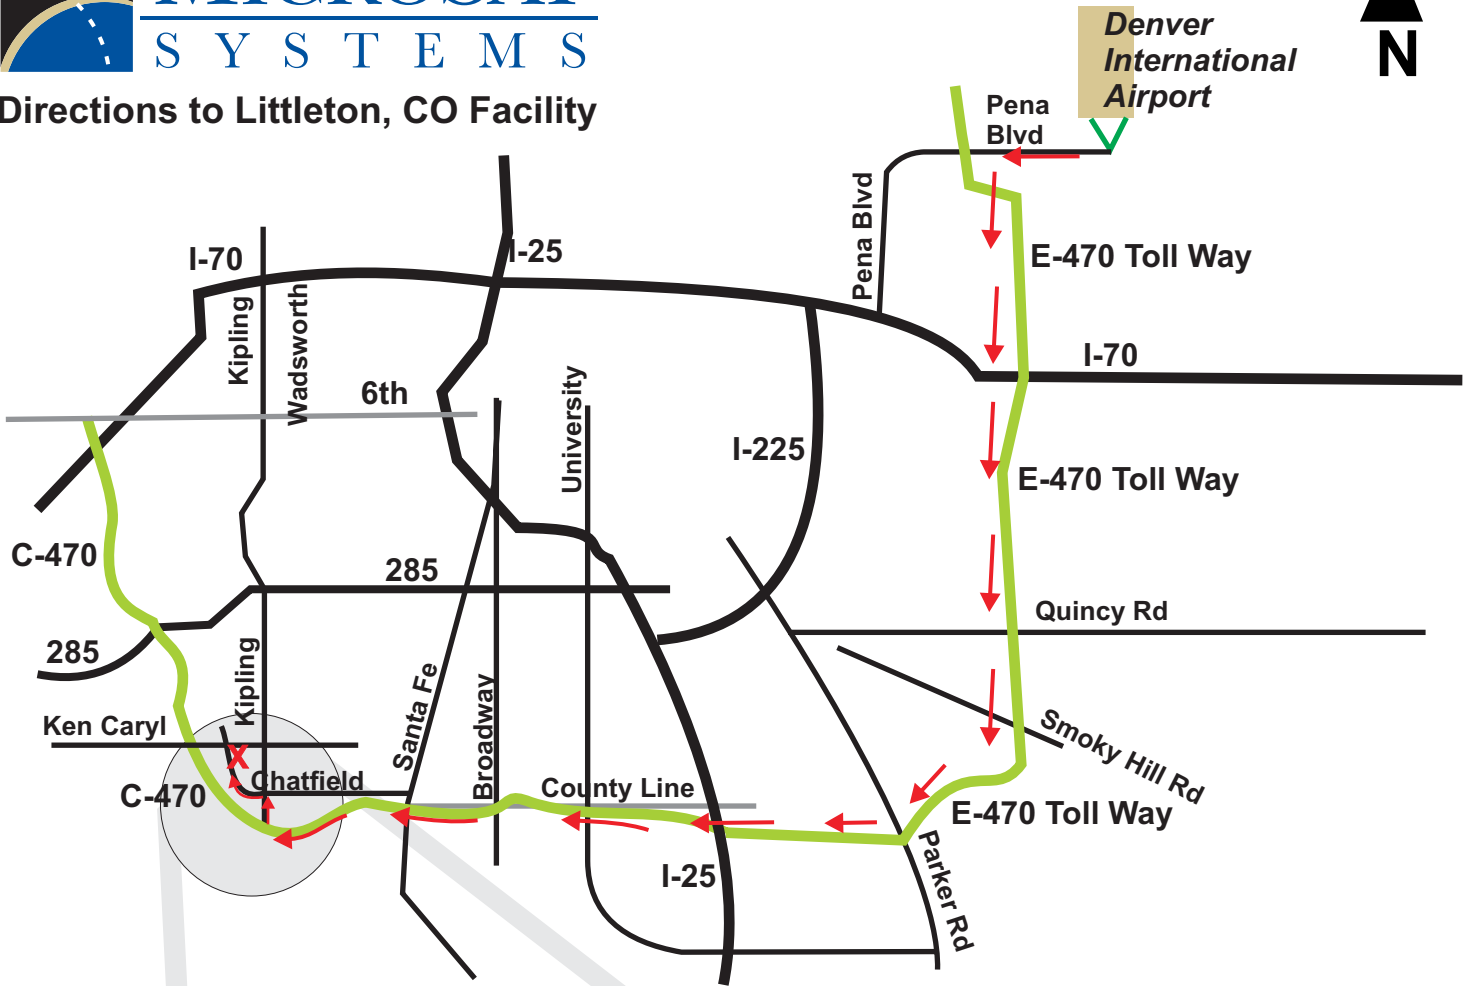

Directions to Littleton, CO Facility

Driving Directions:
Follow orange arrows for suggested route from Denver Intl Airport:

1. Head north on Pena Blvd :2.5 mi
2. Slight right to stay on Pena Blvd (signs for Rental Return/Airport exit) : 3.9 mi
3. Take exit 6A for E-470 Tollway: 0.5 mi
4. Continue on E-470 S Toll Road - 27.4 mi (pass through 3 toll plazas)
5. Continue on CO-470 W - 13.8 mi
6. Exit onto S Kipling Pkwy - 0.9 mi
7. Turn left at W Chatfield Ave - 0.8 mi
8. Turn left at Shaffer Pkwy - 0.3 mi
9. Arrive at: MicroSat Systems
8130 Shaffer Pkwy Littleton, CO 80127

Hotels Nearest MicroSat:

Hampton Inn & Suites
7611 Shaffer Parkway
Ph: 303-973-2400

Holiday Inn Express Hotel
12683 W. Indore Place
Ph: 720-981-1000

The Marriott Towne Place
10902 W. Toller Drive
Ph: 303-972-0555

MicroSat Systems
8130 Shaffer Pkwy.
Littleton, CO 80127
303-285-9899

Marriott Towne Place Suites
303-972-0555

Holiday Inn Express
720-981-1000

Hampton Inn
303-973-2400